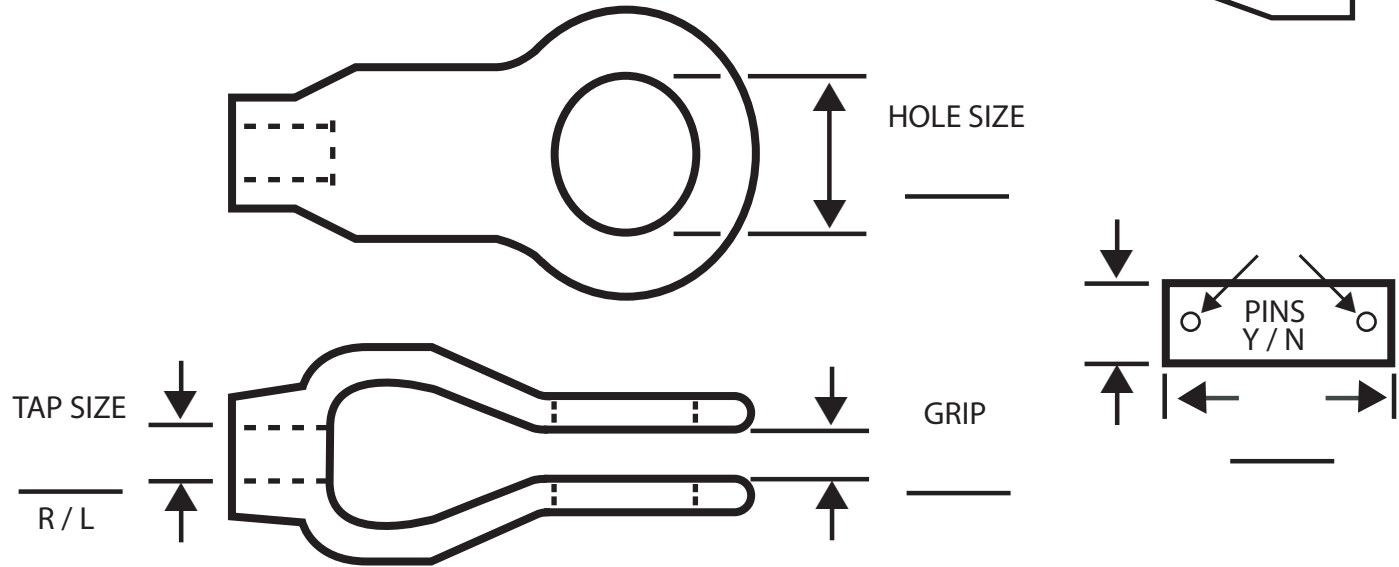

**CLEVIS END**

Clevis Size (circle):    2    2 1/2    3

Special Services:                      Finish: \_\_\_\_\_

Material:            \_\_\_\_\_ 1030-1045 Carbon Steel

Other Requirements:                      \_\_\_\_\_